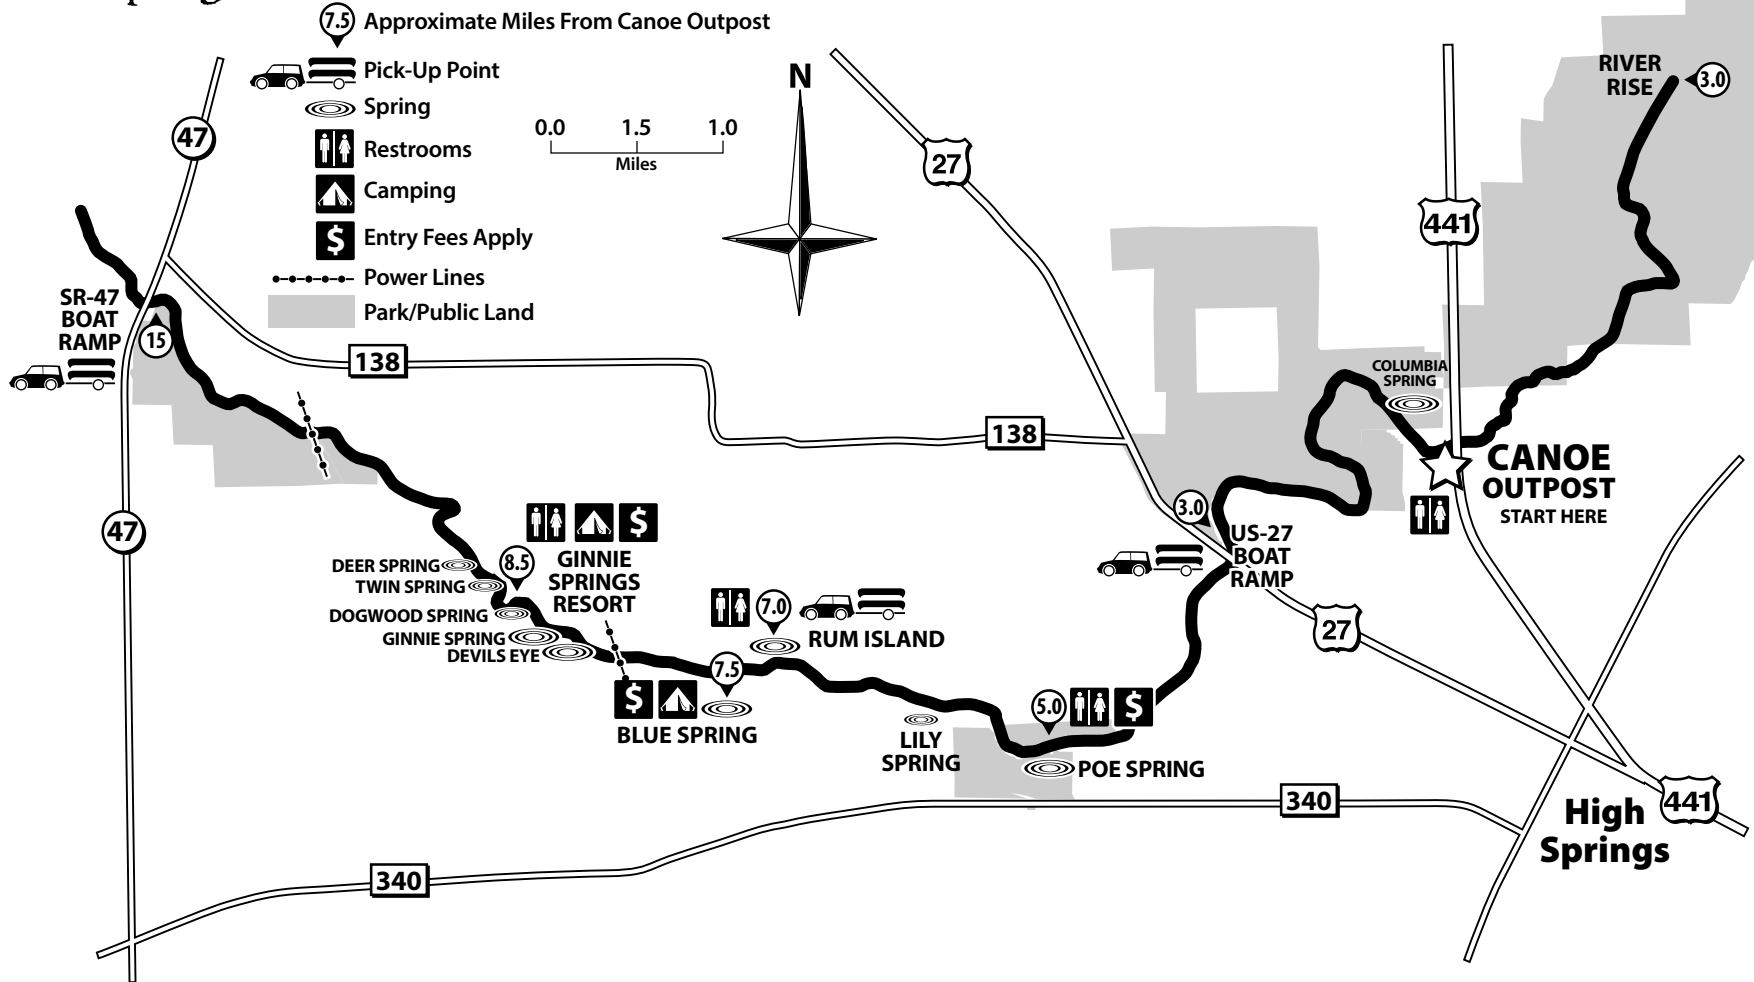

Day Trips Map

www.SantaFeRiver.com

21410 NW Highway 441 • High Springs, Florida 32643 • (386) 454-2050